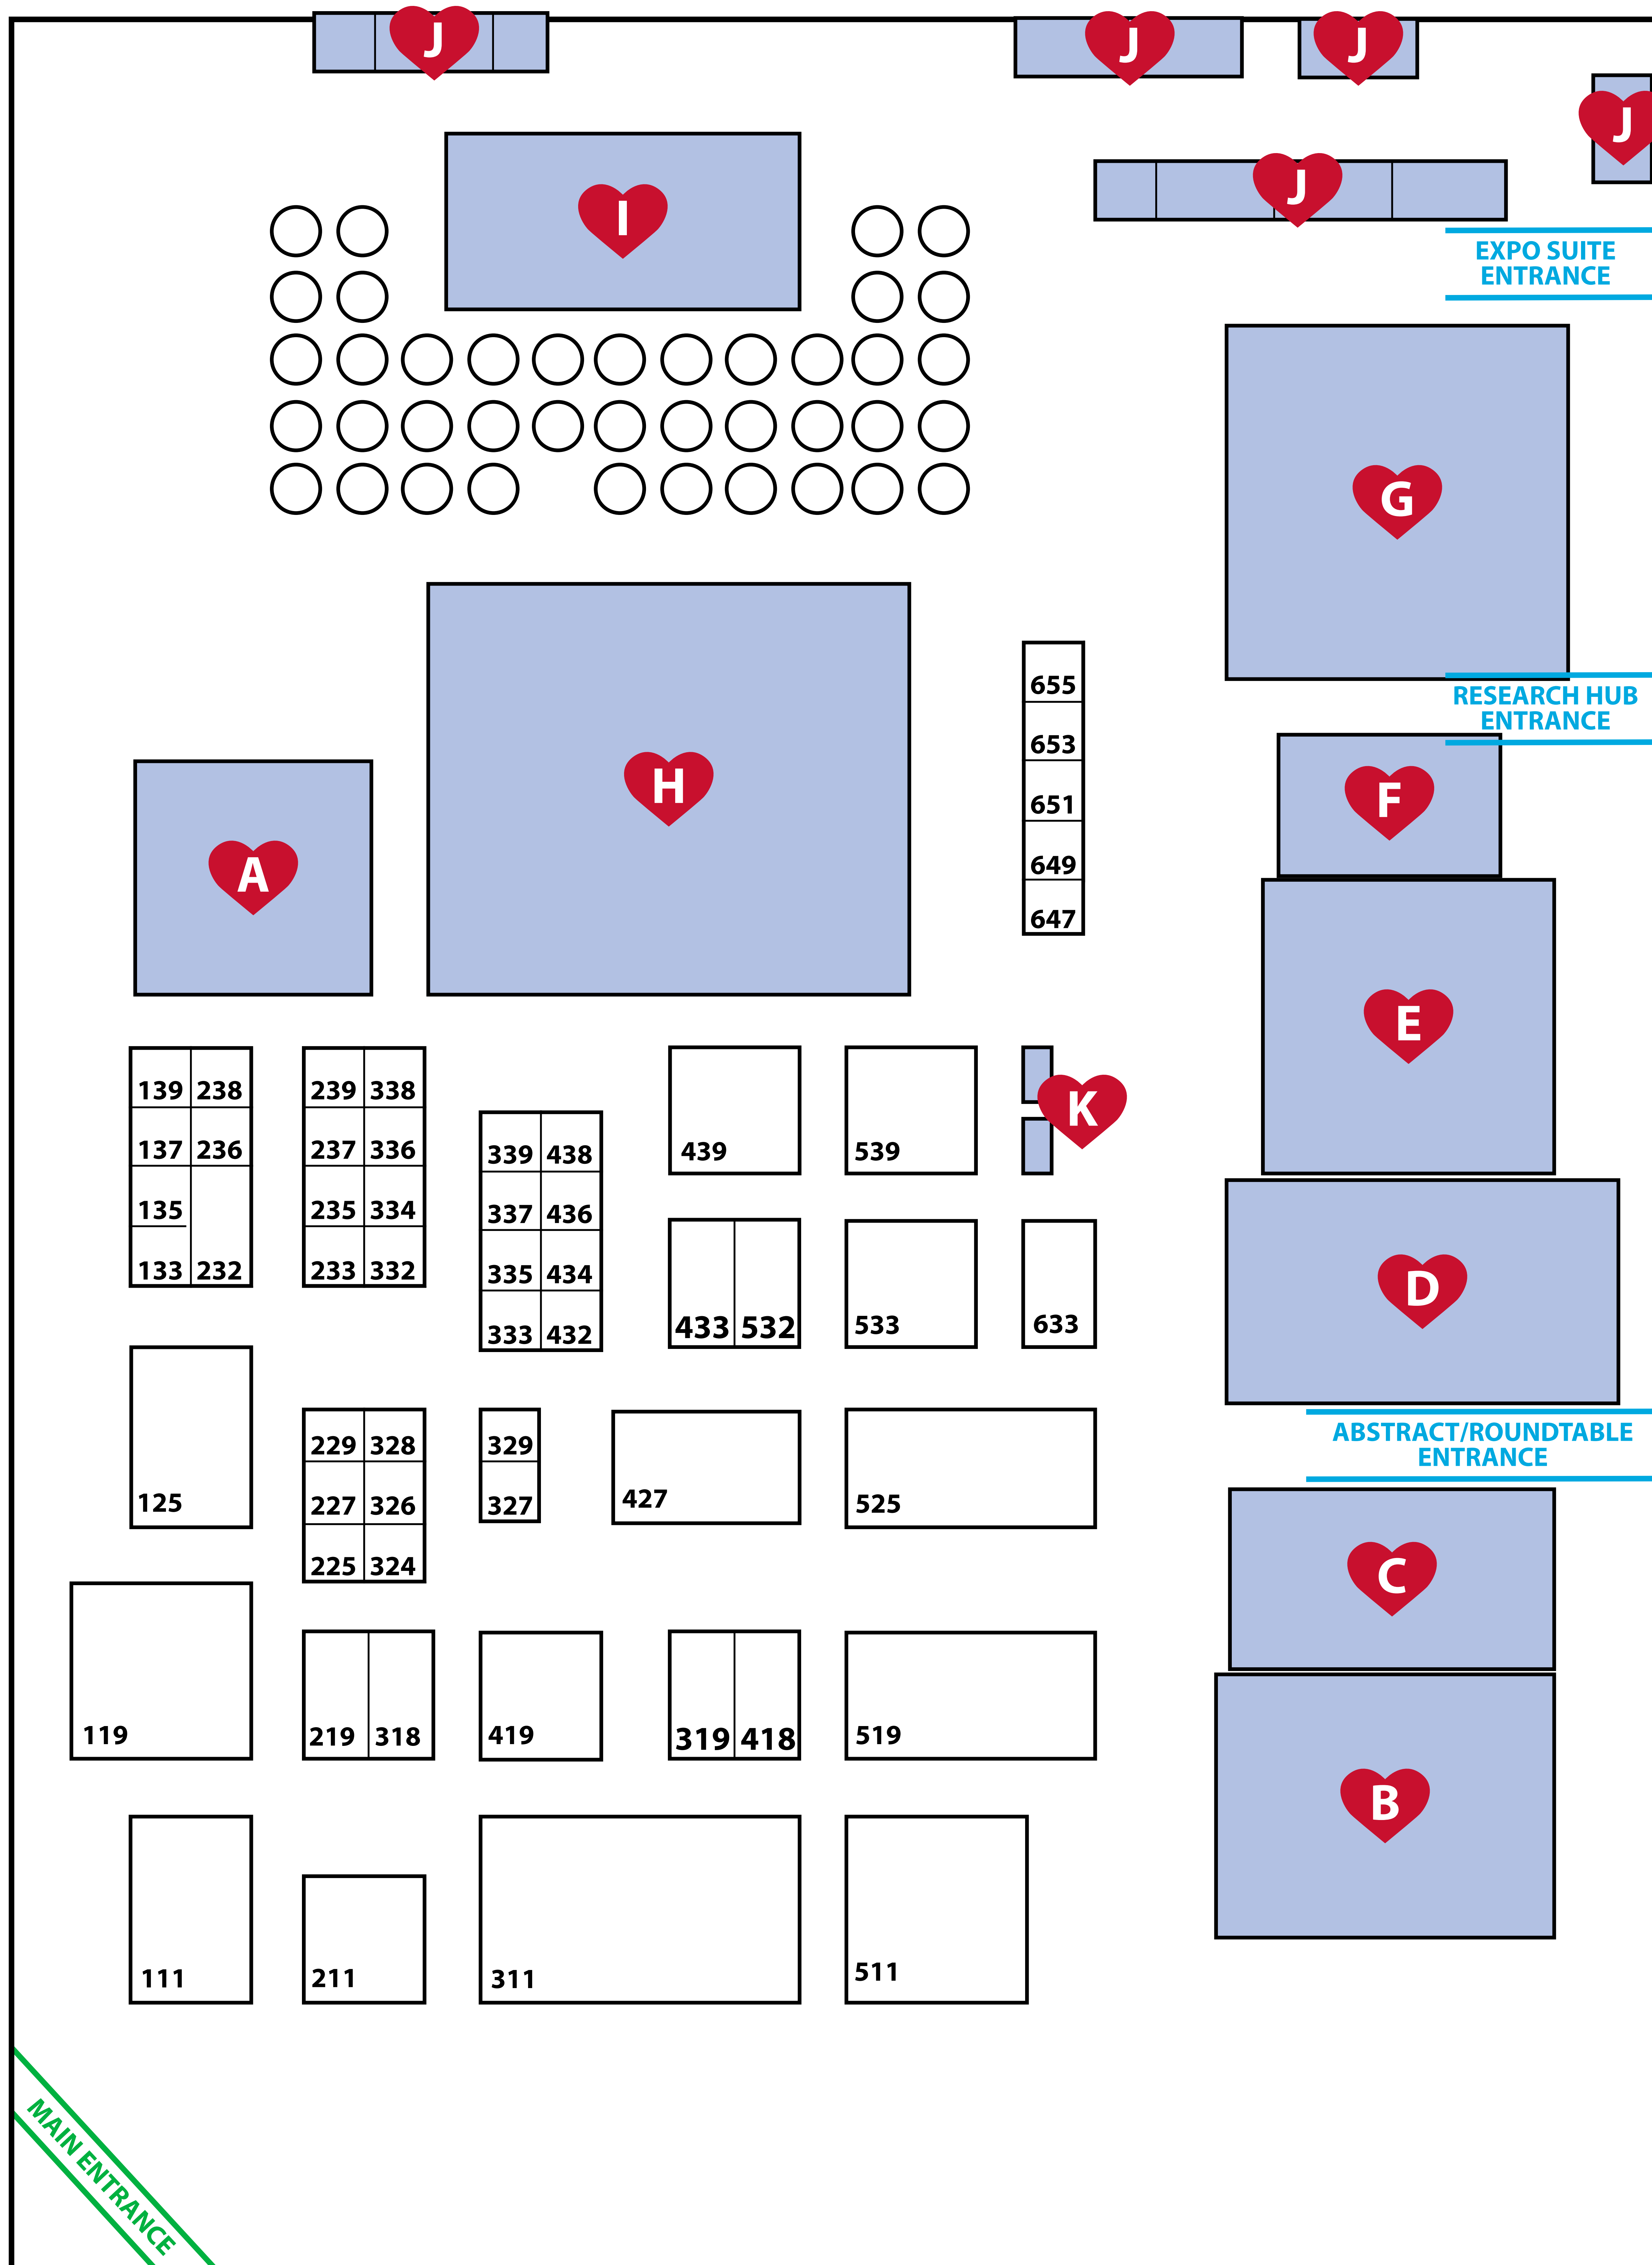

Exhibit Hall C Floorplan

HFSA Booth

HFSA Lounge

ePoster Hub

HFSA Roundtables

Oral Abstract Stage

Research Hub

PIT Lounge

Industry Expert Theater

Pop-Up Pickleball Court

Expo Suites

Emerging Innovations Row

MAIN ENTRANCE OPEN DURING EXHIBIT HALL HOURS

SIDE ENTRANCES OPEN DURING NON-EXHIBIT HALL HOURS