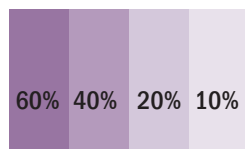

60% 40% 20% 10%