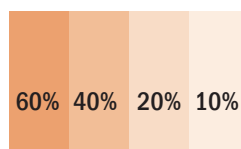

## AXES, LINES AND ARROWS

Line Type	Weight	Color	Example
X/Y axis	.75 pt	Gray	
Leader lines	.75 pt	Gray	
Arrows	.75 pt	Gray	 → Curved arrow style

# COLOR PALETTE

## PRIMARY COLOR PALETTE

**PURPLE**

PMS Color 000 C  
RGB 108/74/143  
**C070 M097 Y018 K005**

60% 40% 20% 10%

**ORANGE**

PMS Color 000 C  
RGB 222/109/35  
**C005 M068 Y100 K004**

60% 40% 20% 10%

**GRAY**